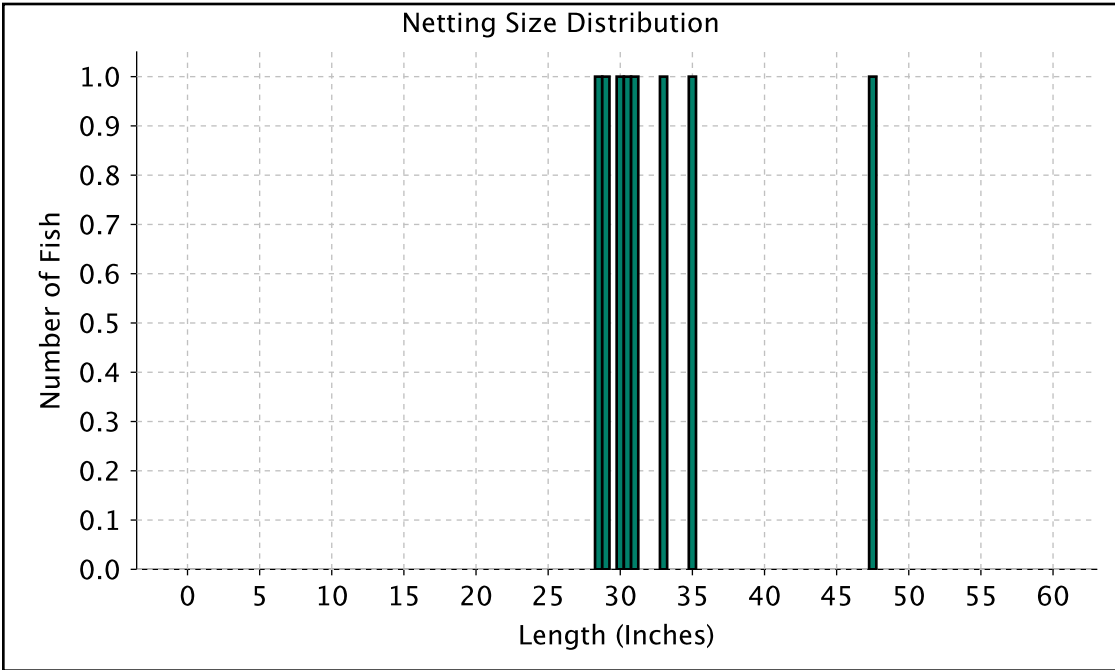

Minimum Length: 10

Maximum Length: 18

Average Length: 14.85

Number Measured, excluding recaps: 5

WISCONSIN DNR FISHERIES INFORMATION SHEET

County: RUSK
Lake Name: CHAIN LAKE
WBIC: 2350500
Survey Year: 2016

MUSKELLUNGE

Netting Relative Abundance	
Total Catch:	8
Total Number of Net Nights:	10
Catch per Net Night:	0.80

Proportional Size Distribution (PSD)	
(For All Days of Netting)	
Stock Size (in): 20	Quality Size (in): 30
Measured Fish Count:	8
Count of Fish >= Stock Size:	8
Count of Fish >= Quality Size:	6
PSD ₃₀ :	Too few fish