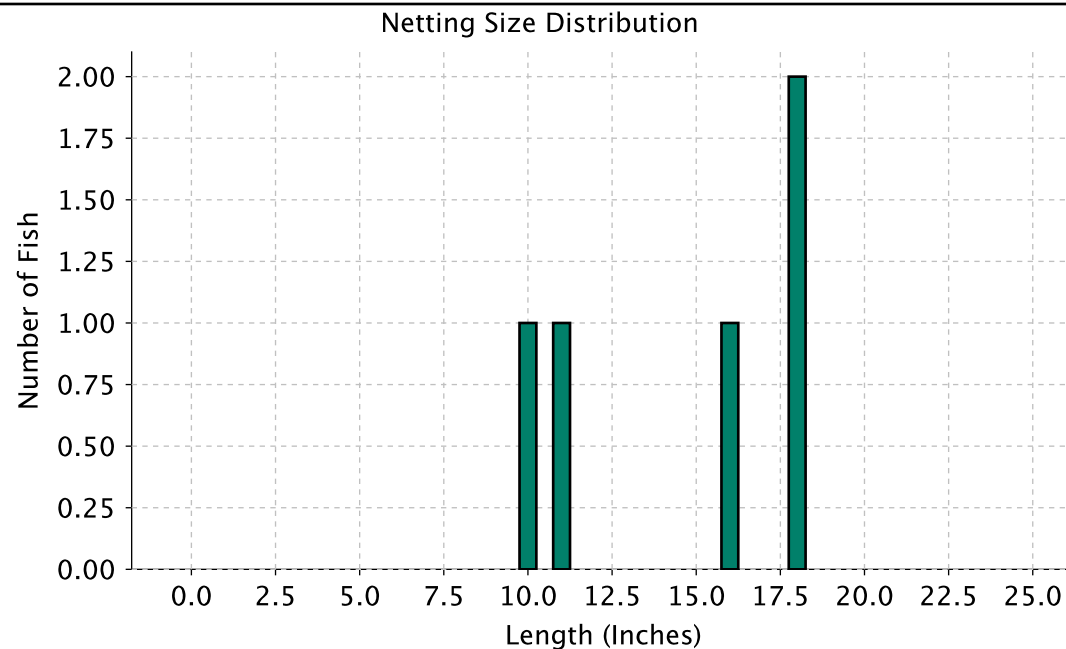

Survey Dates: Apr 25, 2016 to Apr 27, 2016

WDNR Survey ID: 515081115

Gear Types: FYKE NET

Survey Type: FISHERIES ASSESSMENTS LAKES
EARLY SPRING WAE MUE

LARGEMOUTH BASS

Netting Relative Abundance

Total Catch:	5
Total Number of Net Nights:	10
Catch per Net Night:	0.50

Proportional Size Distribution (PSD)

(For All Days of Netting)

Stock Size (in): 8	Quality Size (in): 12
Measured Fish Count:	5
Count of Fish >= Stock Size:	5
Count of Fish >= Quality Size:	3
PSD 12 :	Too few fish