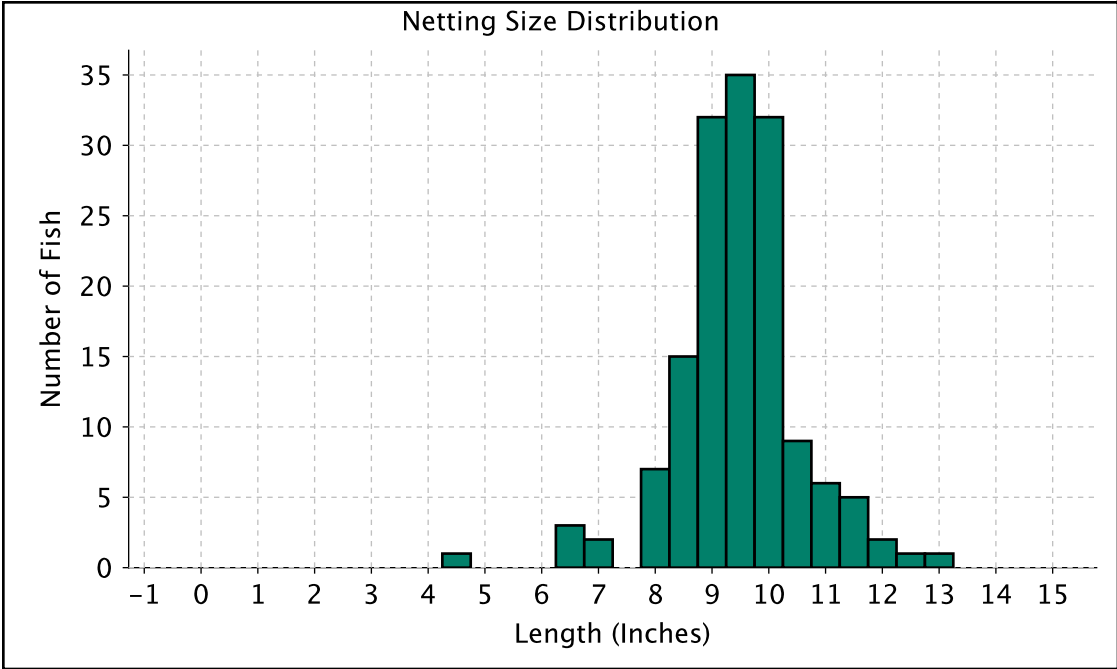

Proportional Size Distribution (PSD)	
(For All Days of Netting)	
Stock Size (in): 5	Quality Size (in): 8
Measured Fish Count:	151
Count of Fish >= Stock Size:	150
Count of Fish >= Quality Size:	145
PSD ₈ :	97

Minimum Length:	4.5
Maximum Length:	13
Average Length:	9.72
Number Measured, excluding recaps:	151

WISCONSIN DNR FISHERIES INFORMATION SHEET

County: RUSK
Lake Name: CHAIN LAKE
WBIC: 2350500
Survey Year: 2016

Minimum Length:	28.5
Maximum Length:	47.5
Average Length:	33.31
Number Measured, excluding recaps:	8

WISCONSIN DNR FISHERIES INFORMATION SHEET

County: RUSK
Lake Name: CHAIN LAKE
WBIC: 2350500
Survey Year: 2016

Minimum Length:	12
Maximum Length:	36
Average Length:	23.56
Number Measured, excluding recaps:	26

WISCONSIN DNR FISHERIES INFORMATION SHEET

County: RUSK
Lake Name: CHAIN LAKE
WBIC: 2350500
Survey Year: 2016