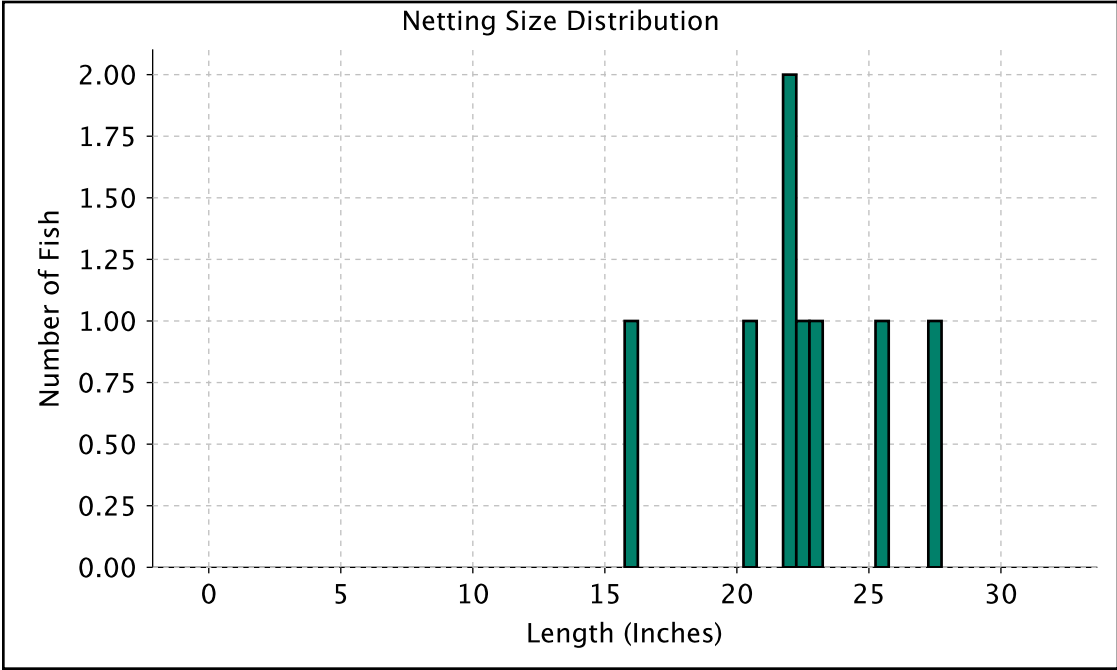

Minimum Length:	12
Maximum Length:	36
Average Length:	23.56
Number Measured, excluding recaps:	26

WISCONSIN DNR FISHERIES INFORMATION SHEET

County: RUSK
Lake Name: CHAIN LAKE
WBIC: 2350500
Survey Year: 2016

WALLEYE

Netting Relative Abundance	
Total Catch:	8
Total Number of Net Nights:	10
Catch per Net Night:	0.80

Proportional Size Distribution (PSD)	
(For All Days of Netting)	
Stock Size (in): 10	Quality Size (in): 15
Measured Fish Count:	8
Count of Fish >= Stock Size:	8
Count of Fish >= Quality Size:	8
PSD 15 :	Too few fish