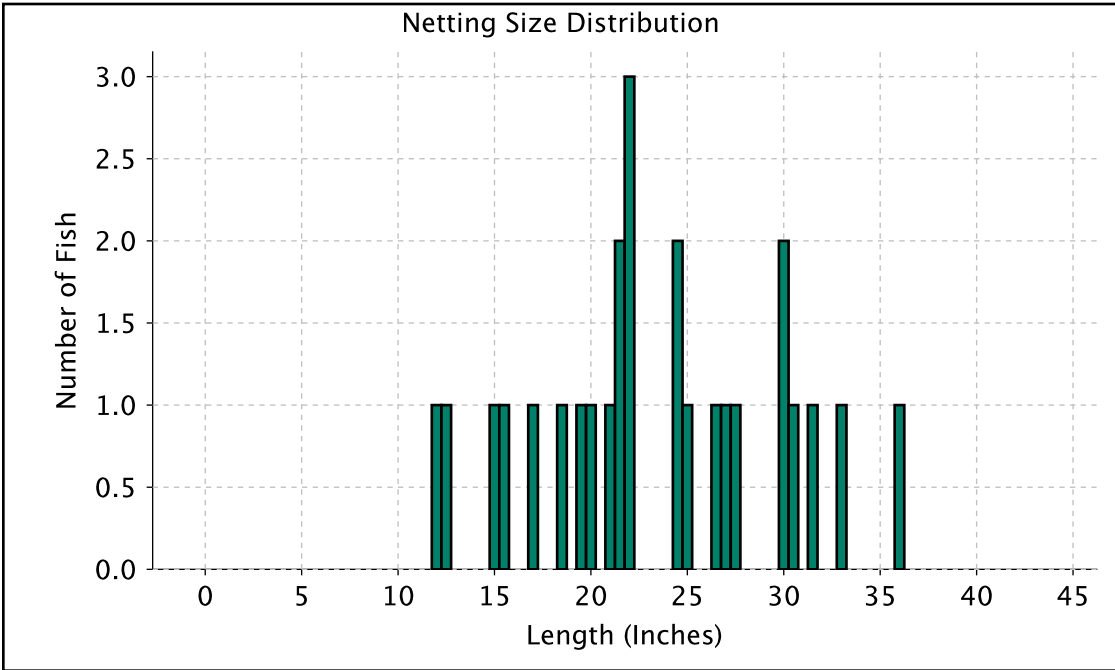

Minimum Length:	28.5
Maximum Length:	47.5
Average Length:	33.31
Number Measured, excluding recaps:	8

WISCONSIN DNR FISHERIES INFORMATION SHEET

County: RUSK
Lake Name: CHAIN LAKE
WBIC: 2350500
Survey Year: 2016

NORTHERN PIKE

Netting Relative Abundance	
Total Catch:	26
Total Number of Net Nights:	10
Catch per Net Night:	2.60

Proportional Size Distribution (PSD)	
(For All Days of Netting)	
Stock Size (in): 14	Quality Size (in): 21
Measured Fish Count:	26
Count of Fish >= Stock Size:	24
Count of Fish >= Quality Size:	18
PSD ₂₁ :	75