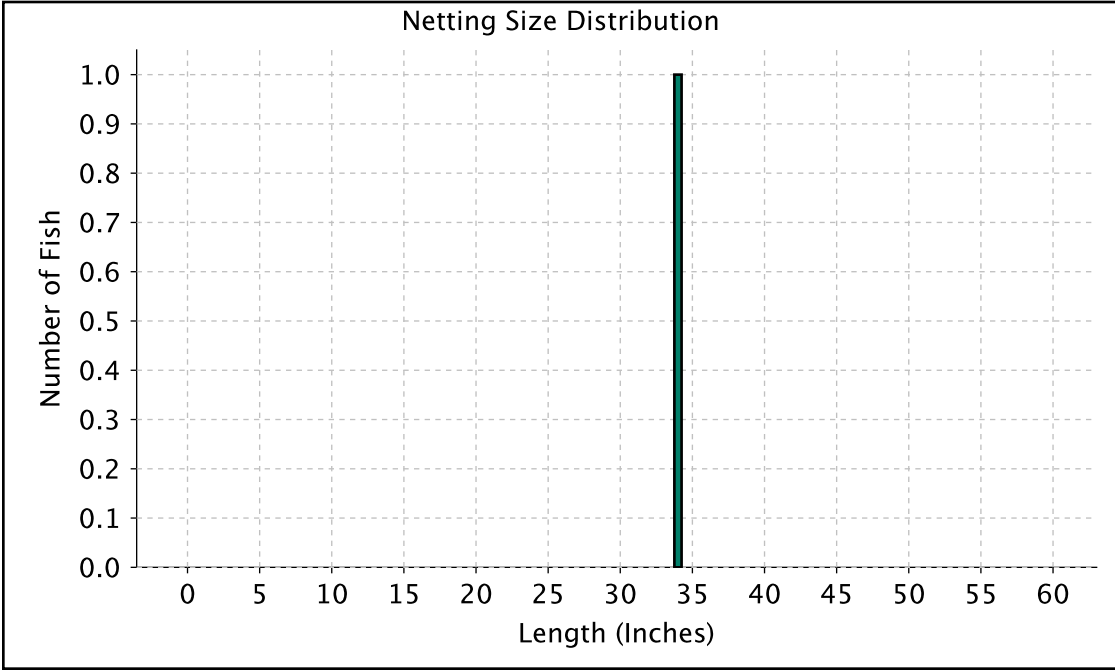

MUSKELLUNGE

Netting Relative Abundance	
Total Catch:	1
Total Number of Net Nights:	6
Catch per Net Night:	0.20

Proportional Size Distribution (PSD)	
(For All Days of Netting)	
Stock Size (in): 20	Quality Size (in): 30
Measured Fish Count:	1
Count of Fish >= Stock Size:	1
Count of Fish >= Quality Size:	1
PSD ₃₀ :	Too few fish