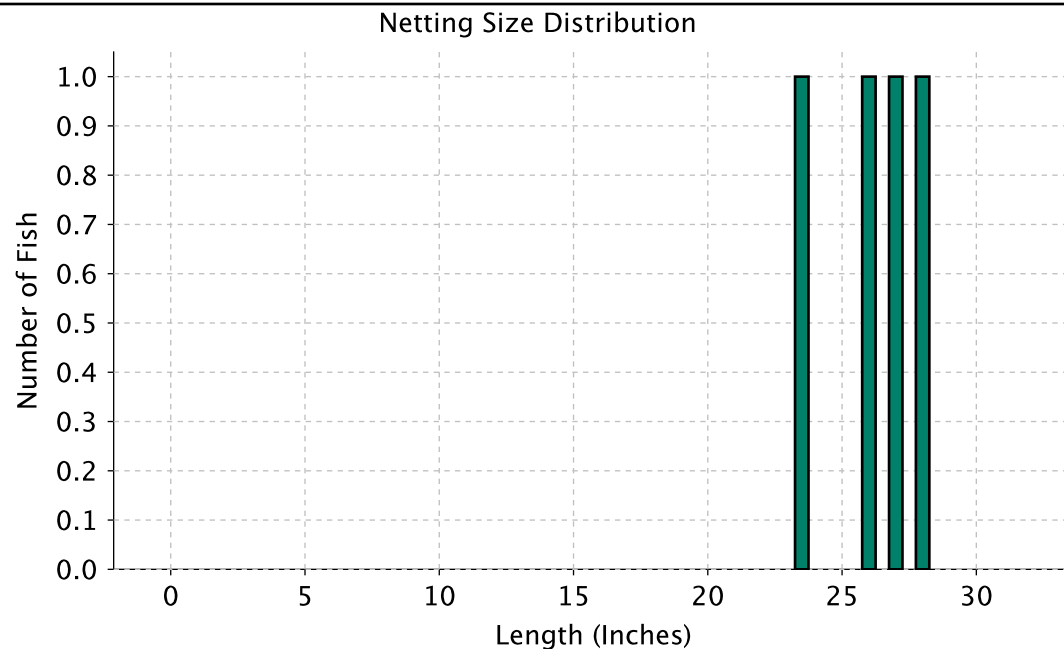

Survey Dates: Apr 27, 2016 to Apr 29, 2016

WDNR Survey ID: 515081124

Gear Types: FYKE NET

Survey Type: FISHERIES ASSESSMENTS LAKES
EARLY SPRING WAE MUE

WALLEYE

Netting Relative Abundance

Total Catch:	4
Total Number of Net Nights:	6
Catch per Net Night:	0.70

Proportional Size Distribution (PSD)

(For All Days of Netting)

Stock Size (in):	10	Quality Size (in):	15
Measured Fish Count:	4		
Count of Fish >= Stock Size:	4		
Count of Fish >= Quality Size:	4		
PSD 15 :	Too few fish		

Minimum Length:

23.5

Maximum Length:

28

Average Length:

26.38

Number Measured, excluding recaps:

4