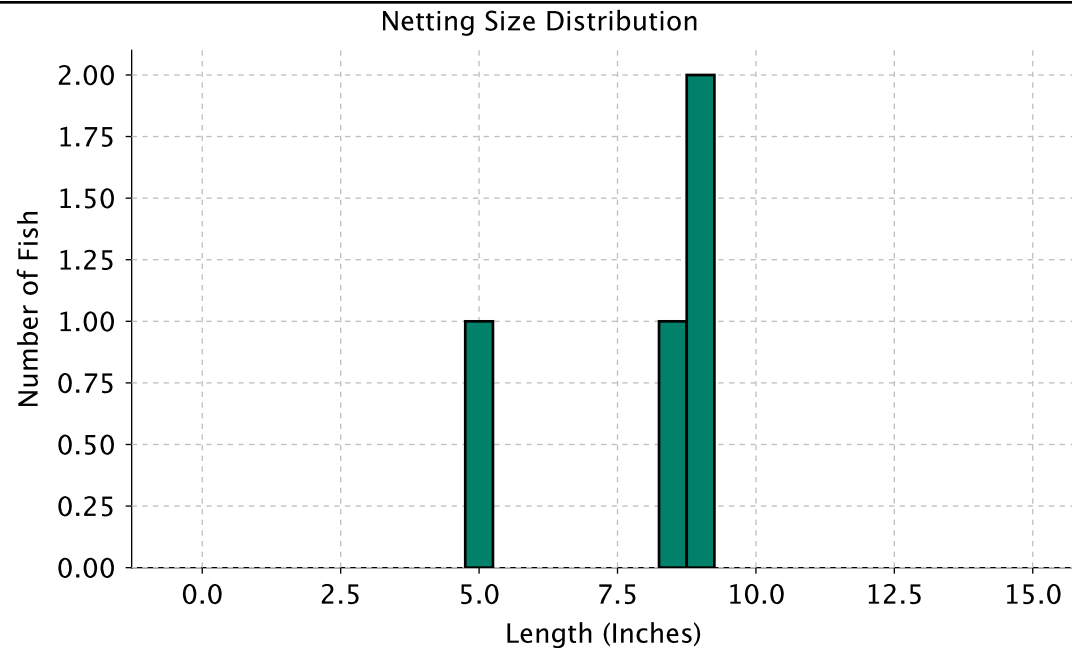

Survey Type: FISHERIES ASSESSMENTS LAKES
EARLY SPRING WAE MUE

BLACK CRAPPIE

Netting Relative Abundance

Total Catch:	4
Total Number of Net Nights:	6
Catch per Net Night:	0.70

Proportional Size Distribution (PSD)

(For All Days of Netting)

Stock Size (in):	5	Quality Size (in):	8
Measured Fish Count:	4		
Count of Fish >= Stock Size:	4		
Count of Fish >= Quality Size:	3		
PSD 8 :	Too few fish		

Minimum Length: 5

Maximum Length: 9