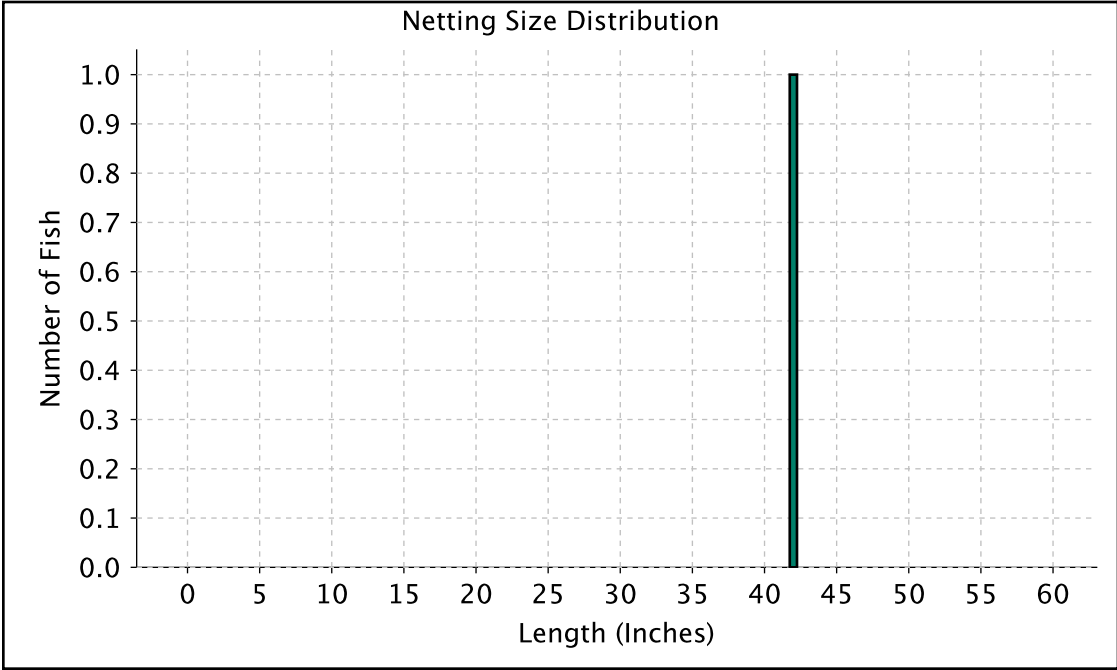

MUSKELLUNGE

Netting Relative Abundance	
Total Catch:	1
Total Number of Net Nights:	12
Catch per Net Night:	0.10

Proportional Size Distribution (PSD)		
(For All Days of Netting)		
Stock Size (in):	20	Quality Size (in): 30
Measured Fish Count:	1	
Count of Fish >= Stock Size:	1	
Count of Fish >= Quality Size:	1	
PSD ₃₀ :	Too few fish	