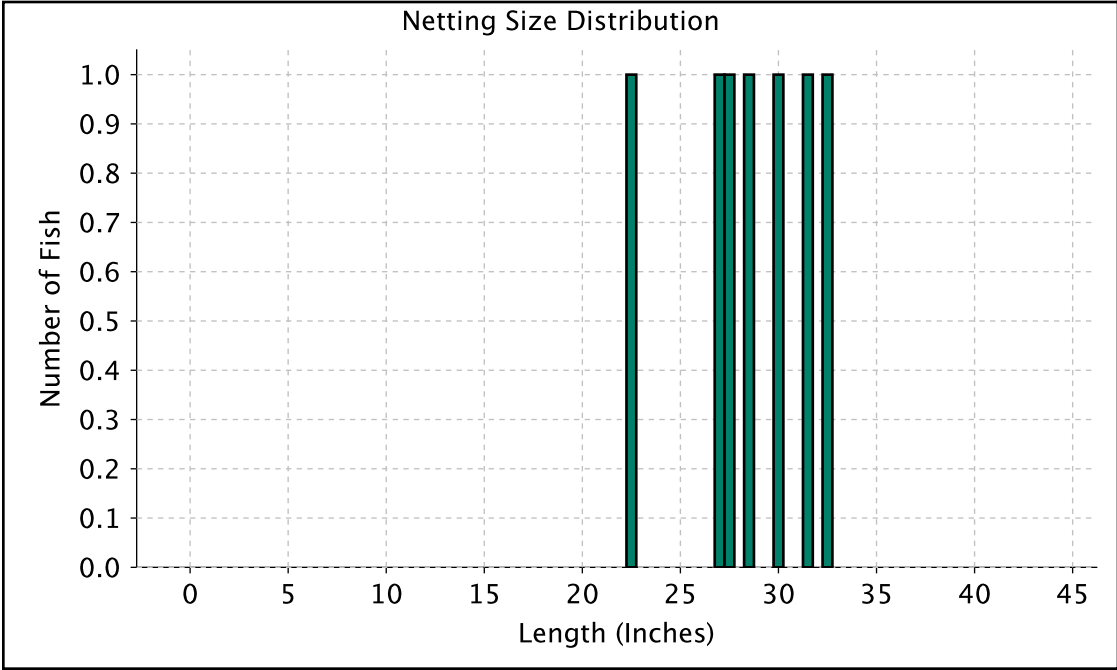

NORTHERN PIKE

Netting Relative Abundance	
Total Catch:	7
Total Number of Net Nights:	12
Catch per Net Night:	0.60

Proportional Size Distribution (PSD)	
(For All Days of Netting)	
Stock Size (in): 14	Quality Size (in): 21
Measured Fish Count:	7
Count of Fish >= Stock Size:	7
Count of Fish >= Quality Size:	7
PSD ₂₁ :	Too few fish