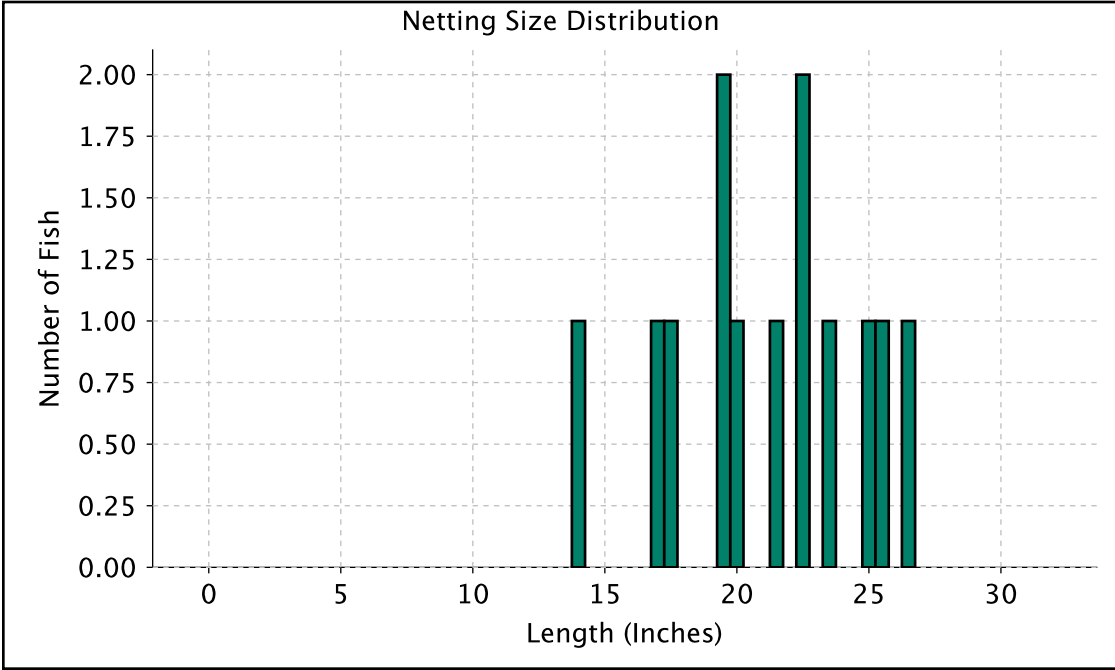

WALLEYE

Netting Relative Abundance	
Total Catch:	13
Total Number of Net Nights:	12
Catch per Net Night:	1.10

Proportional Size Distribution (PSD)	
(For All Days of Netting)	
Stock Size (in): 10	Quality Size (in): 15
Measured Fish Count:	13
Count of Fish >= Stock Size:	13
Count of Fish >= Quality Size:	12
PSD 15 :	Too few fish