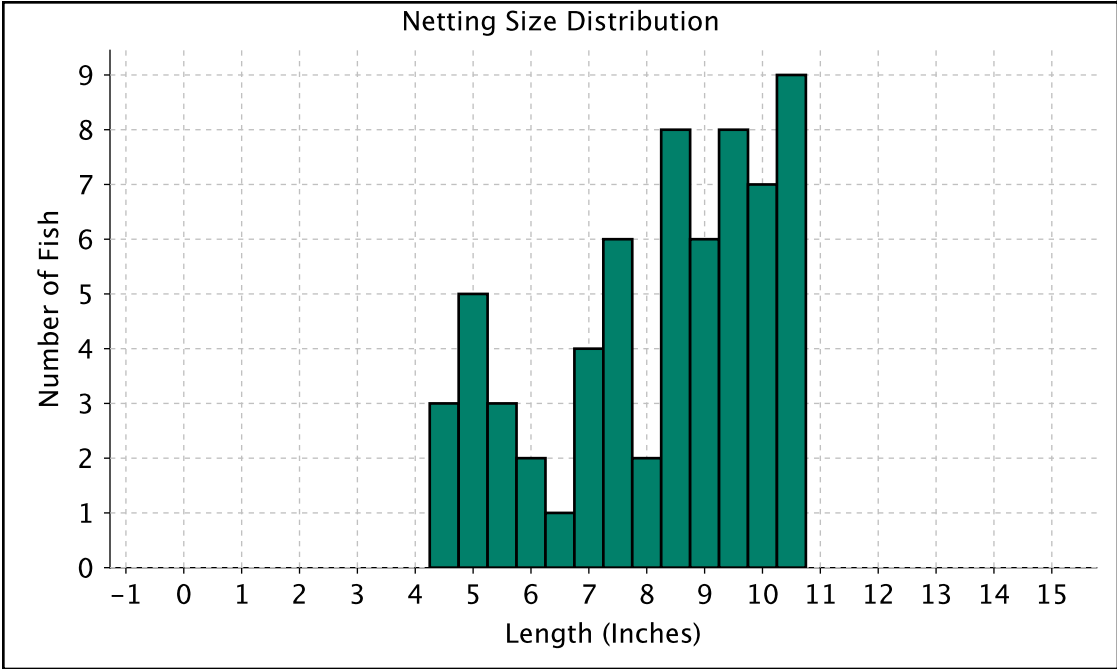

Proportional Size Distribution (PSD)	
(For All Days of Netting)	
Stock Size (in): 5	Quality Size (in): 8
Measured Fish Count:	64
Count of Fish >= Stock Size:	61
Count of Fish >= Quality Size:	40
PSD 8 :	66

Minimum Length:	42
Maximum Length:	42
Average Length:	42.25
Number Measured, excluding recaps:	1

WISCONSIN DNR FISHERIES INFORMATION SHEET

County: RUSK
Lake Name: ISLAND LAKE
WBIC: 2350200
Survey Year: 2016

Minimum Length:	22.5
Maximum Length:	32.5
Average Length:	28.75
Number Measured, excluding recaps:	7

WISCONSIN DNR FISHERIES INFORMATION SHEET

County: RUSK
Lake Name: ISLAND LAKE
WBIC: 2350200
Survey Year: 2016

Minimum Length:	14
Maximum Length:	26.5
Average Length:	21.37
Number Measured, excluding recaps:	13

WISCONSIN DNR FISHERIES INFORMATION SHEET

County: RUSK
Lake Name: ISLAND LAKE
WBIC: 2350200
Survey Year: 2016