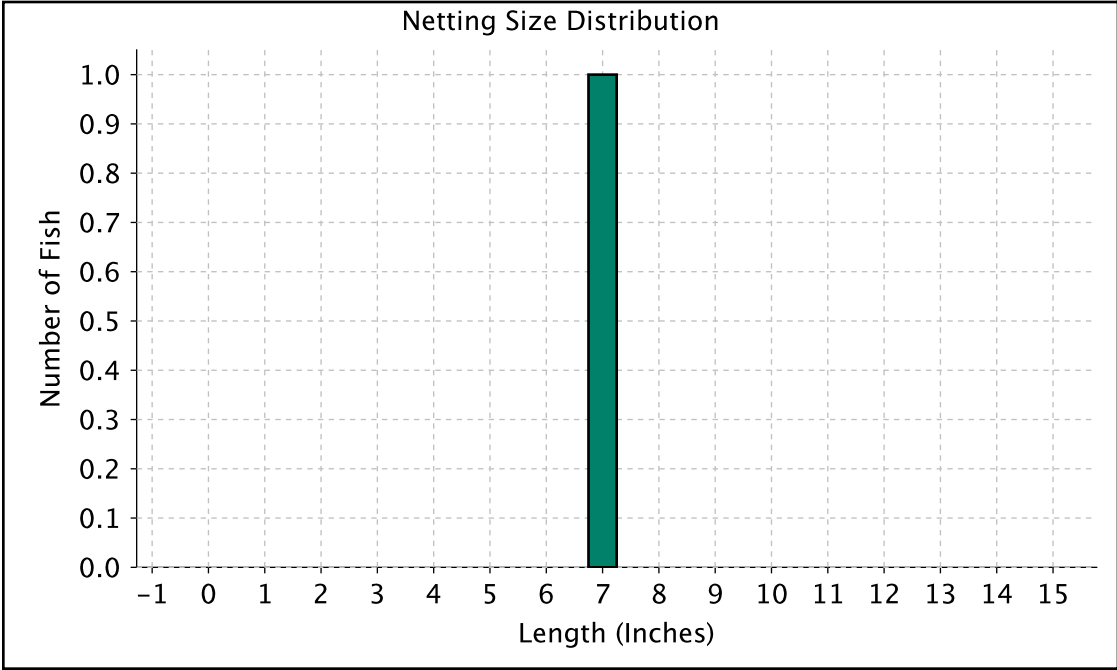

Minimum Length:	14
Maximum Length:	26.5
Average Length:	21.37
Number Measured, excluding recaps:	13

WISCONSIN DNR FISHERIES INFORMATION SHEET

County: RUSK
Lake Name: ISLAND LAKE
WBIC: 2350200
Survey Year: 2016

YELLOW PERCH

Netting Relative Abundance	
Total Catch:	1
Total Number of Net Nights:	12
Catch per Net Night:	0.10

Proportional Size Distribution (PSD)	
(For All Days of Netting)	
Stock Size (in): 5	Quality Size (in): 8
Measured Fish Count:	1
Count of Fish >= Stock Size:	1
Count of Fish >= Quality Size:	0
PSD ₈ :	Too few fish