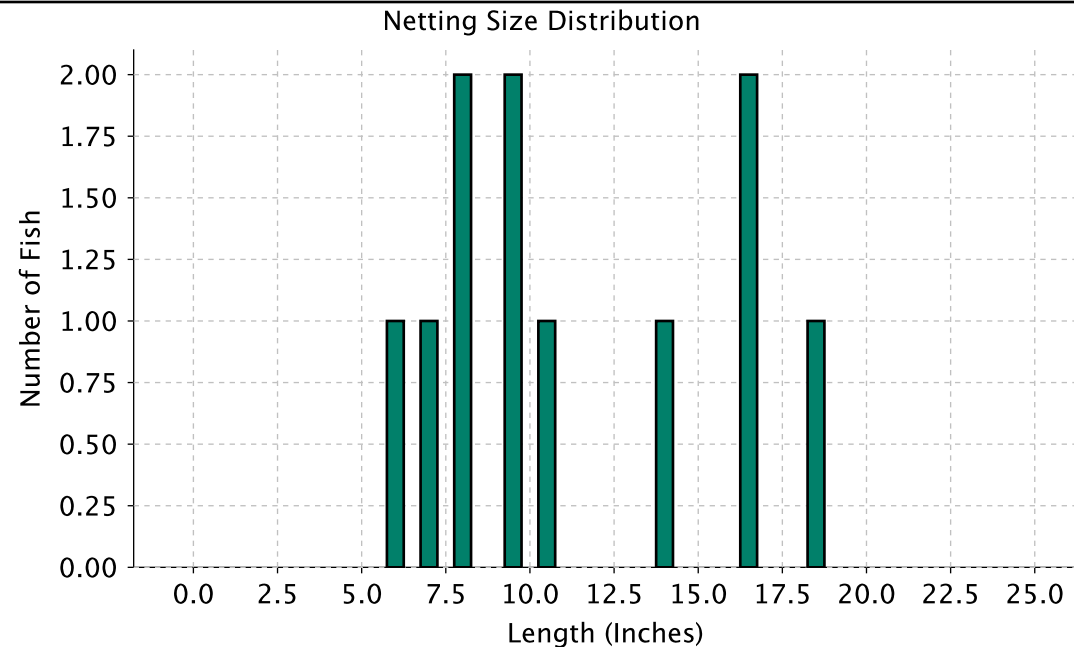

Proportional Size Distribution (PSD)	
(For All Days of Netting)	
Stock Size (in): 5	Quality Size (in): 8
Measured Fish Count:	64
Count of Fish >= Stock Size:	61
Count of Fish >= Quality Size:	40
PSD 8 :	66

Proportional Size Distribution (PSD)

(For All Days of Netting)

Stock Size (in): 8	Quality Size (in): 12
Measured Fish Count:	11
Count of Fish >= Stock Size:	9
Count of Fish >= Quality Size:	4
PSD 12 :	Too few fish